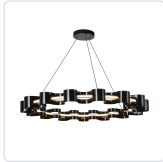

**NAMI**  
**CH18035**  
CHANDELIERS

PROJECT

CH18035-AW  
Antique White

CH18035-GBK  
Gloss Black

**SPECIFICATION DETAILS**

<b>Fixture Dimensions</b>	D32-3/4" x H3"
<b>Light Source</b>	LED with DC Driver
<b>Wattage</b>	39W
<b>Total Lumens</b>	3315lm
<b>Delivered Lumens</b>	AW-3120lm; GBK-2900lm*;
<b>Voltage</b>	120V
<b>Color Temperature</b>	3000K
<b>CRI (Ra)</b>	90CRI
<b>Optional Color Temps</b>	2700K - 5000K Available, Minimum Order Quantities Apply
<b>LED Rated Life</b>	50,000 hours
<b>Dimming</b>	100% - 10%, TRIAC or ELV Dimmer (Not Included)
<b>Diffuser Details</b>	Frosted Acrylic
<b>Adjustable</b>	Yes
<b>Wire Length</b>	120" Max
<b>Wire Type</b>	Black Wire
<b>Minimum Hang Height</b>	28"
<b>Sloped Ceiling Adaptable</b>	Yes
<b>Location</b>	Dry
<b>Illumination Direction</b>	Up/Down
<b>CEC Title 24 JA8</b>	Yes, JA8-2022
<b>Canopy Dimensions</b>	D6-3/8" x H1-1/4"
<b>Material</b>	Steel
<b>Paint Finish</b>	GBK01

\* For custom options, consult factory for details.

\* For warranty information, please visit [www.kuzcolighting.com/warranty](http://www.kuzcolighting.com/warranty)

**DESCRIPTION**

The Nami collection creates organic waves throughout its fluid design. The outer ring of the Nami chandelier provides organic structure, sculpted out of aluminum, and finished in either Glossy Black or Antique White. The inner ring provides ample yet soft illumination to the design, reflecting off of the metal layer elegantly.

- Glossy Black or Textural Antique White finish options
- Integrated LED, no need for bulbs
- Adjustable wire, up to 120" in length
- Center canopy mounted
- Perfect for dining rooms, kitchens, living rooms, or bedrooms