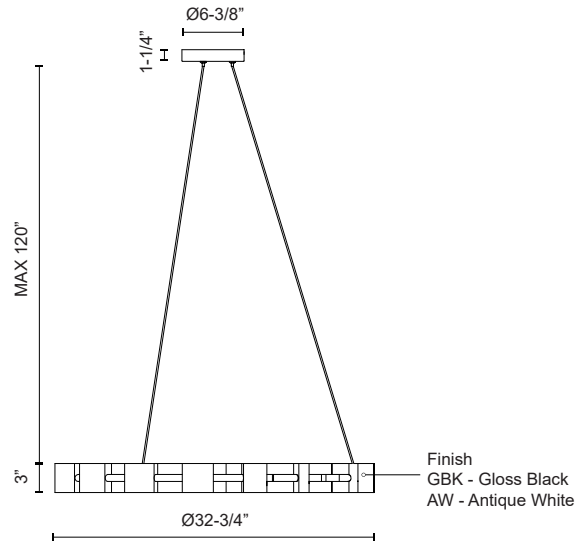

**NAMI**  
**CH18035**  
CHANDELIERS

PROJECT

CH18035-AW  
Antique White

CH18035-GBK  
Gloss Black

**SPECIFICATION DETAILS**

<b>Fixture Dimensions</b>	D32-3/4" x H3"
<b>Light Source</b>	LED with DC Driver
<b>Wattage</b>	39W
<b>Total Lumens</b>	3315lm
<b>Delivered Lumens</b>	AW-3120lm; GBK-2900lm*;
<b>Voltage</b>	120V
<b>Color Temperature</b>	3000K
<b>CRI (Ra)</b>	90CRI
<b>Optional Color Temps</b>	2700K - 5000K Available, Minimum Order Quantities Apply
<b>LED Rated Life</b>	50,000 hours
<b>Dimming</b>	100% - 10%, TRIAC or ELV Dimmer (Not Included)
<b>Diffuser Details</b>	Frosted Acrylic
<b>Adjustable</b>	Yes
<b>Wire Length</b>	120" Max
<b>Wire Type</b>	Black Wire
<b>Minimum Hang Height</b>	28"
<b>Sloped Ceiling Adaptable</b>	Yes
<b>Location</b>	Dry
<b>Illumination Direction</b>	Up/Down
<b>CEC Title 24 JA8</b>	Yes, JA8-2022
<b>Canopy Dimensions</b>	D6-3/8" x H1-1/4"
<b>Material</b>	Steel
<b>Paint Finish</b>	GBK01

- Glossy Black or Textural Antique White finish options
- Integrated LED, no need for bulbs
- Adjustable wire, up to 120" in length
- Center canopy mounted
- Perfect for dining rooms, kitchens, living rooms, or bedrooms